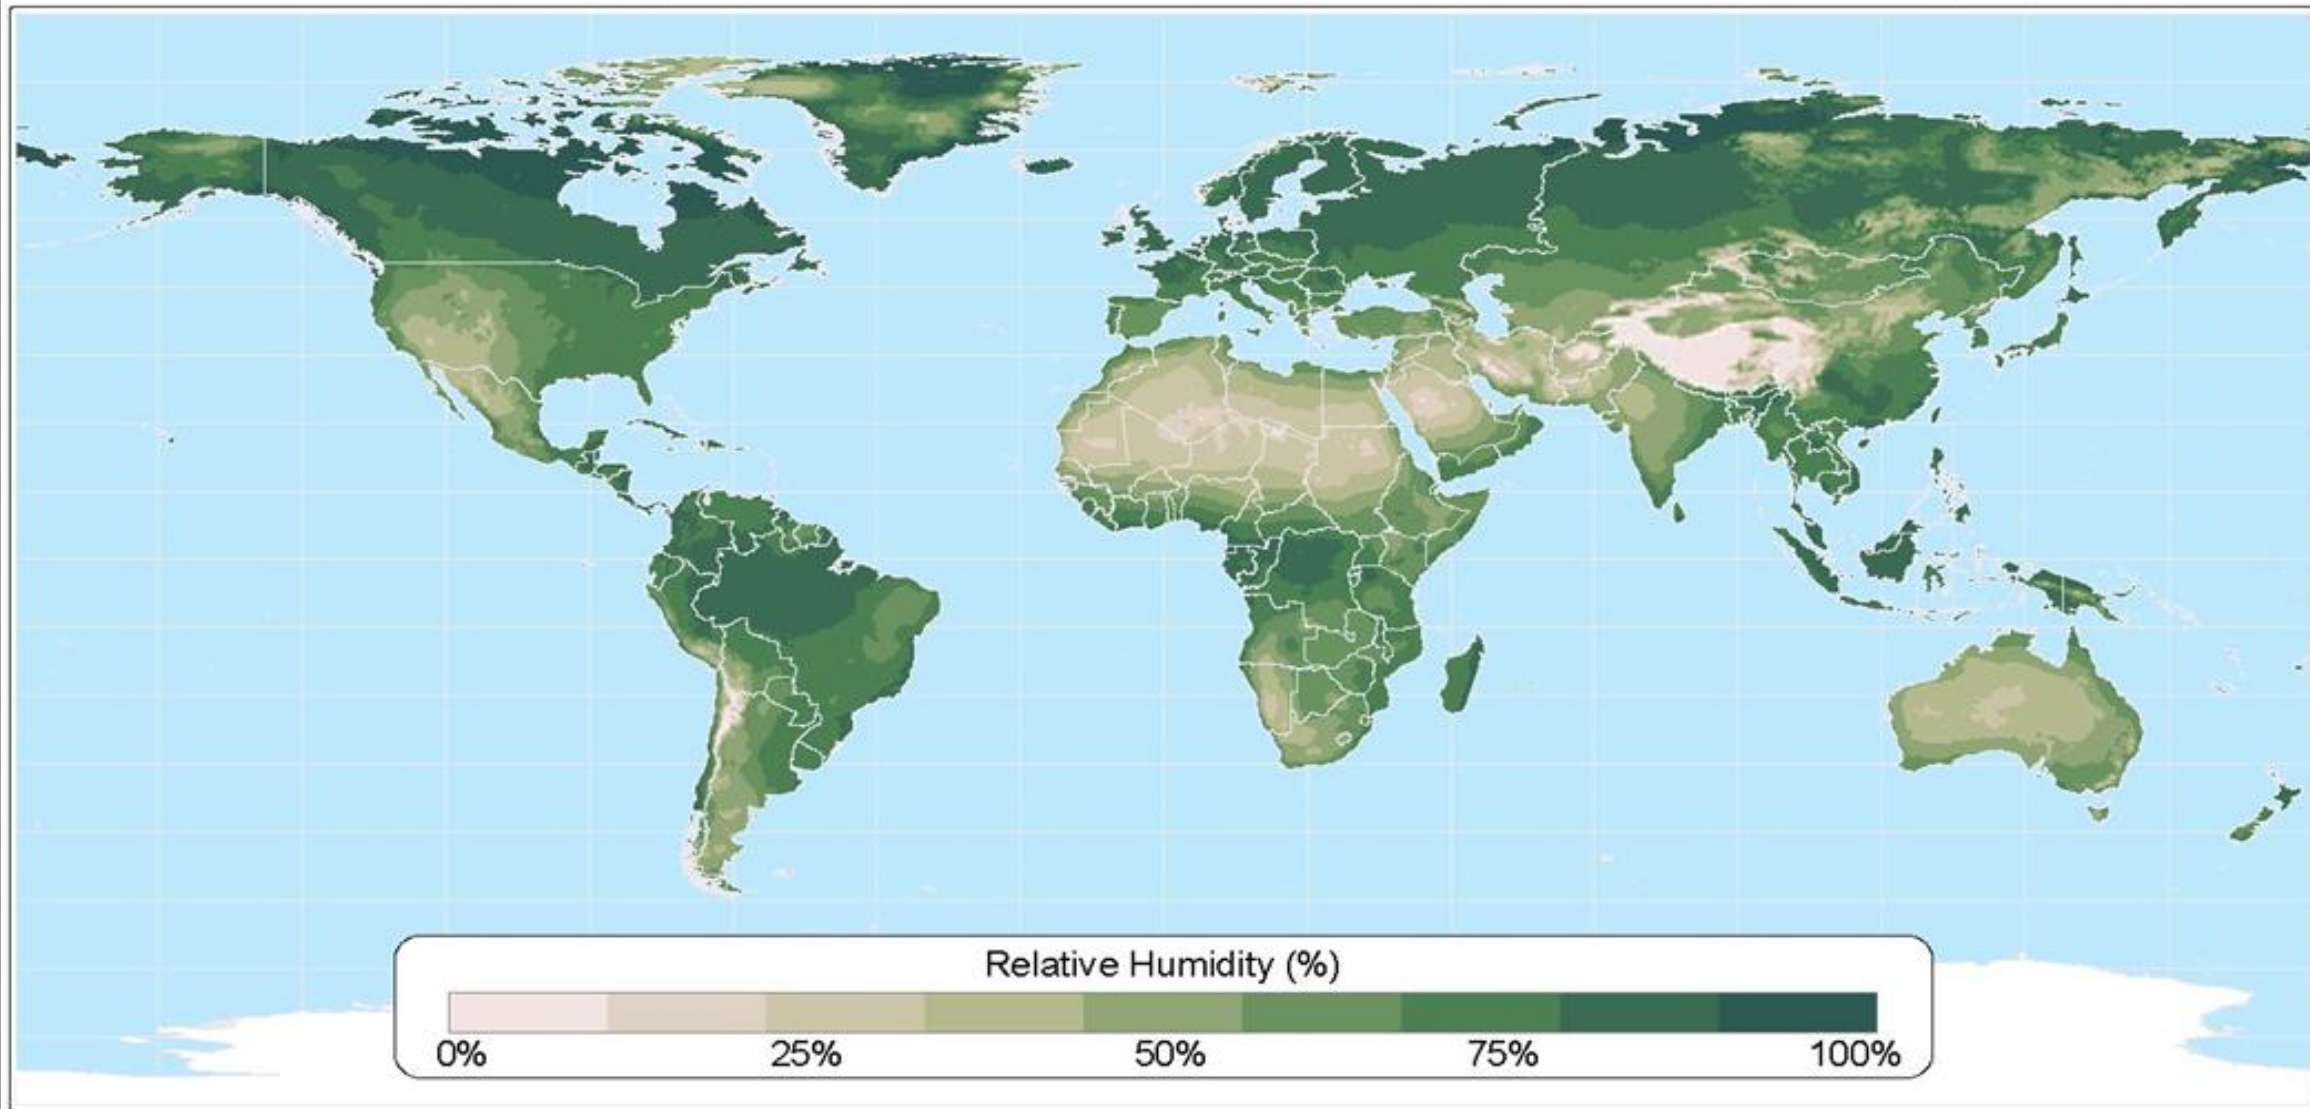

Average Annual Relative Humidity