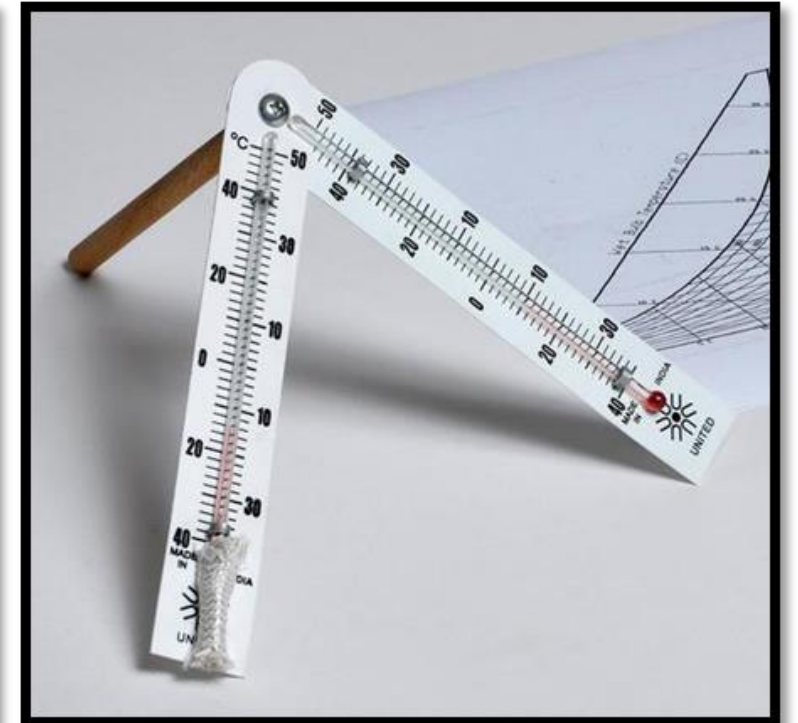

Humidity measurement method & devices

1- Psychrometer: The device consists of two thermometers - wet and normal. Analyzing the difference between the readings of thermometers determine the dew point.

Humidity measurement method & devices

2. Dew-point hygrometer: Cooling small mirror placed in the sample gas stream. With photocell, fixing education mirror dew is governed by its temperature. Measuring the temperature, determine the dew point. .